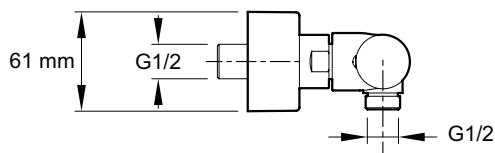

Toobi Wall Mounted Bath Shower Mixer

Product Description: Toobi single-lever wall mount bath shower mixer

Product Code: 8962W

Product Dimensions: TBA

Colour/Finish: Polished Chrome

Material: Brass

Recommended Pressure (bar): 0.5

Product Weight (kg): TBA

Fixings Included: Yes

Guarantee (Years): 5

Additional Information: Brass Valve Body, Chrome Finish

Notes:

Dimensions (mm)

Flow Graph

Kohler UK