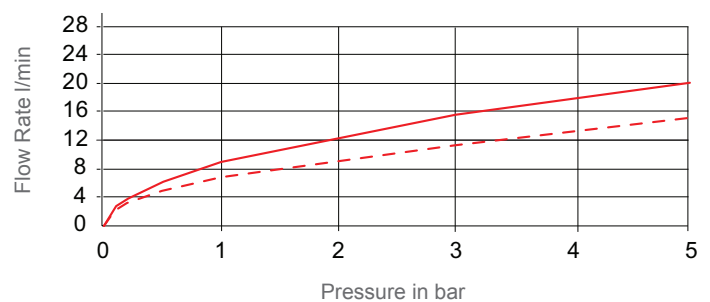

Product Weight (kg): TBA

Fixings Included: Yes

Guarantee (Years): 5

Additional Information: Brass Valve Body, Chrome Finish

Notes:

Dimensions (mm)

Flow Graph

Kohler UK