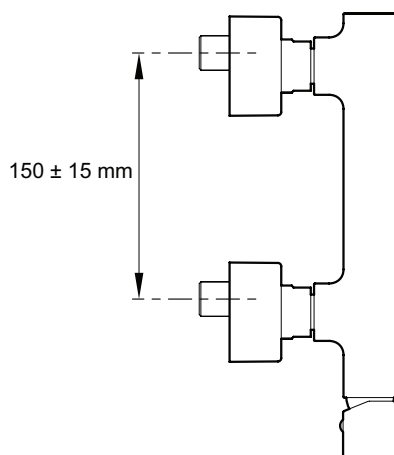

Toobi Wall Mounted Bath Shower Mixer

Product Description: Toobi single-lever wall mount bath shower mixer

Product Code: 8962W

Product Dimensions: TBA

Colour/Finish: Polished Chrome

Material: Brass

Recommended Pressure (bar): 0.5

Product Weight (kg): TBA

Fixings Included: Yes

Guarantee (Years): 5

Additional Information: Brass Valve Body, Chrome Finish

Notes:

Dimensions (mm)

Flow Graph

Kohler UK